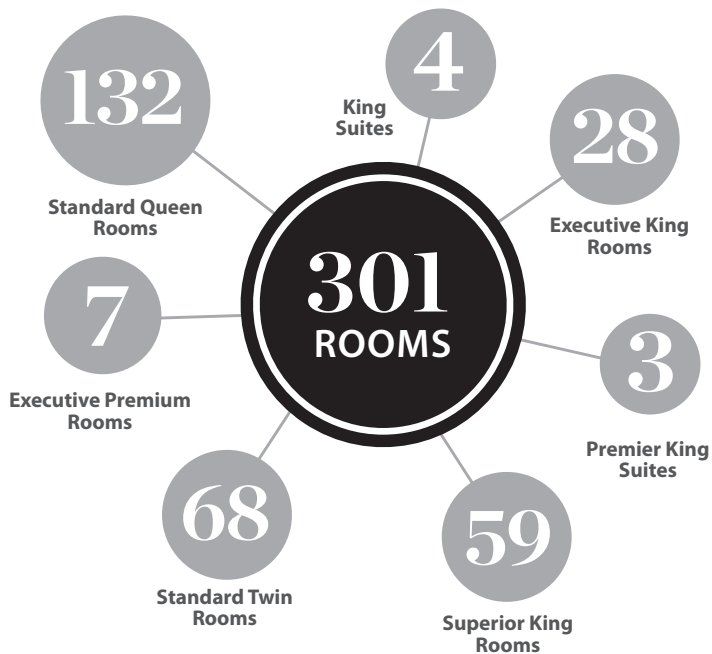

Location

Located in the heart of Sandton, the Southern Sun Sandton is in close proximity to a number of key attractions.

The hotel is nearby to Sandton City, one of the largest shopping centres in the southern hemisphere, and Nelson Mandela Square, which offers a diverse range of restaurants, shops, entertainment and vibrant nightlife. A Gautrain Station is just seconds away, making this the ideal Sandton base for both the business and leisure traveller, providing ease of access to the many experiences that Johannesburg has to offer.

Guest Bedrooms

Accommodation at Southern Sun Sandton consists of spacious and classically decorated rooms that provide the ultimate in comfort and style. Each soundproofed room (with blackout curtains) is furnished with carefully chosen and locally-sourced furniture of the highest quality.

Rooms include:

- Air-conditioning
- Complimentary unlimited WiFi
- Tea and coffee station
- Refrigerator
- In-room dining service
- Large work desk
- TV with selected DStv channels
- Large safe

[READ MORE](#)