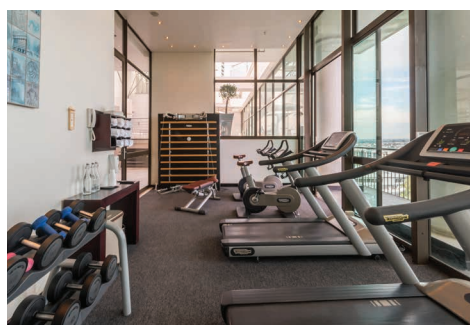

Hotel Services

Hotel Facilities

- Complimentary unlimited WiFi
- Rooftop pool
- Restaurants & Bars
- Business centre
- Fitness centre
- Concierge facilities
- Dry cleaning
- Laundry / valet
- 24-hour underground parking
- Free Sandton Gautrain station shuttle
- Transfer service (charge)