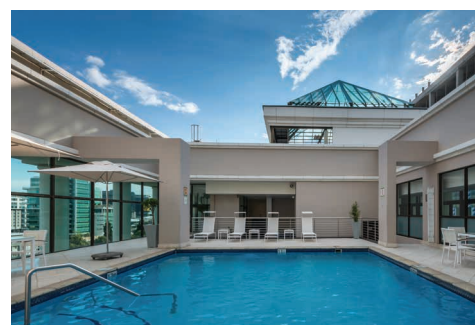

Welcome to our elegant business hotel in Sandton

Location

Located in the heart of Sandton, the Southern Sun Sandton is in close proximity of a number of key attractions.

The hotel is nearby to Sandton City, one of the largest shopping centres in the southern hemisphere, and Nelson Mandela Square, which offers a diverse range of restaurants, shops, entertainment and vibrant nightlife. A Gautrain Station is just seconds away, making this the ideal Sandton base for both the business and leisure traveller, providing ease of access to the many experiences that Johannesburg has to offer.

Guest Bedrooms

Accommodation at Southern Sun Sandton consists of spacious and classically decorated rooms that provide the ultimate in comfort and style. Each soundproofed room (with blackout curtains) is furnished with carefully chosen and locally-sourced furniture of the highest quality.

Rooms include:

- Air-conditioning
- Complimentary unlimited WiFi
- Tea and coffee station
- Refrigerator
- In-room dining service
- Large work desk
- TV with selected DStv channels
- Large safe

[READ MORE](#)