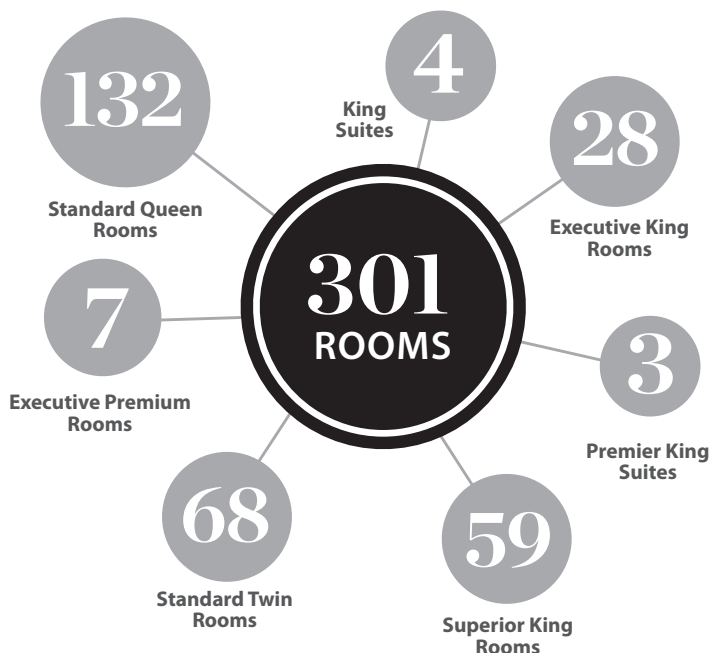

Location

Located in the heart of Sandton, the Southern Sun Sandton is in close proximity of a number of key attractions.

The hotel is nearby to Sandton City, one of the largest shopping centres in the southern hemisphere, and Nelson Mandela Square, which offers a diverse range of restaurants, shops, entertainment and vibrant nightlife. A Gautrain Station is just seconds away, making this the ideal Sandton base for both the business and leisure traveller, providing ease of access to the many experiences that Johannesburg has to offer.

Guest Bedrooms

Accommodation at Southern Sun Sandton consists of spacious and classically decorated rooms that provide the ultimate in comfort and style. Each soundproofed room (with blackout curtains) is furnished with carefully chosen and locally-sourced furniture of the highest quality.

Rooms include:

- Air-conditioning
- Complimentary unlimited WiFi
- Tea and coffee station
- Refrigerator
- In-room dining service
- Large work desk
- TV with selected DStv channels
- Large safe

[READ MORE](#)