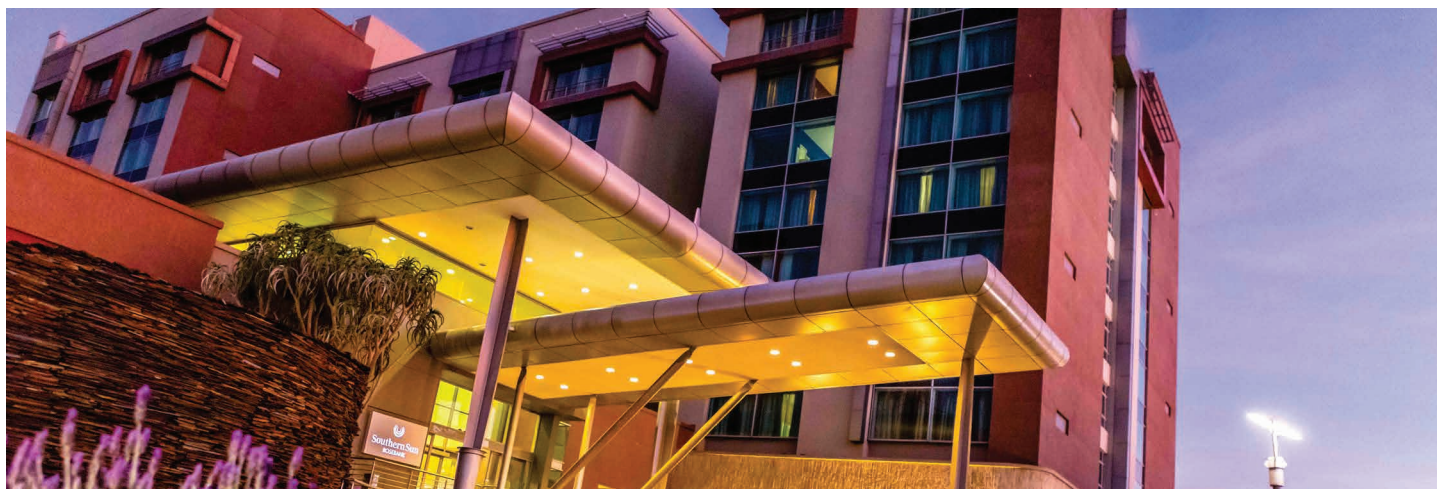

Welcome to the trendy and arty suburb of Rosebank

Location

Ideally located in one of Johannesburg's most relaxing and well-connected suburbs, this Rosebank hotel is as convenient and equipped for business as it is for a leisure break in the city.

Just two blocks away from The Rosebank Mall and The Rosebank Gautrain station, a 30 minute drive from O.R. Tambo International Airport and just 5 minutes from the Sandton business district, whatever brings you to Johannesburg, you couldn't be better positioned.

Guest Bedrooms

Accommodation at Southern Sun Rosebank is designed for guest comfort and convenience, with selected luxury extras to add to your experience. Premium cotton bedding, superior comfort beds, elegant bathrooms with big showers to ensure that you feel-at-home and well taken care of.

READ MORE 

Groups & Conferences

Southern Sun Rosebank is one of the best-equipped and most versatile hotel conference venues in Johannesburg with space to host everything from intimate boardroom meetings to large-scale seminars, as well as elegant black-tie events and special occasions for up to 300 guests. All event venues in the conference centre have digital signage for ease of location and are all equipped with the latest technologies.