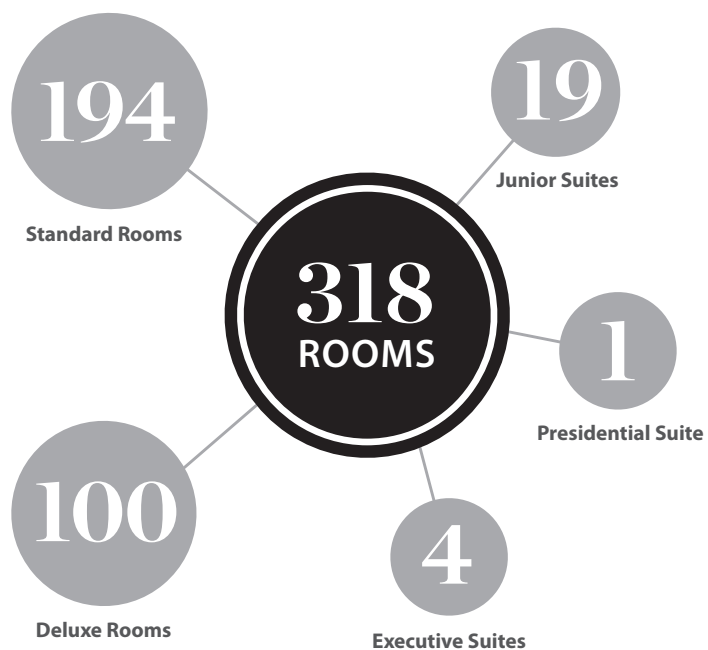

Guest Bedrooms

Accommodation at Southern Sun Rosebank is designed for guest comfort and convenience, with selected luxury extras to add to your experience. Premium cotton bedding, superior comfort beds, elegant bathrooms with big showers to ensure that you feel-at-home and well taken care of.

Rooms include:

- Air-conditioning
- Complimentary unlimited WiFi
- Tea and coffee station
- Mini fridge
- Large work desk
- TV with selected DSTV channels
- Large electronic safe

[READ MORE](#) 

Hotel Services