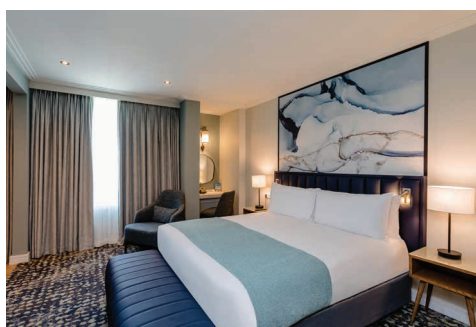

Welcome to the trendy and arty suburb of Rosebank

Location

Ideally located in one of Johannesburg's most relaxing and well-connected suburbs, this Rosebank hotel is as convenient and equipped for business as it is for a leisure break in the city.

Just two blocks away from The Rosebank Mall and The Rosebank Gautrain station, a 30 minute drive from O.R. Tambo International Airport and just 5 minutes from the Sandton business district, whatever brings you to Johannesburg, you couldn't be better positioned.

Guest Bedrooms

Accommodation at Southern Sun Rosebank is designed for guest comfort and convenience, with selected luxury extras to add to your experience. Premium cotton bedding, superior comfort beds, elegant bathrooms with big showers to ensure that you feel-at-home and well taken care of.

Rooms include:

- Air-conditioning
- Complimentary unlimited WiFi
- Tea and coffee station
- Mini fridge
- Large work desk
- TV with selected DSTV channels
- Large electronic safe

[READ MORE](#)