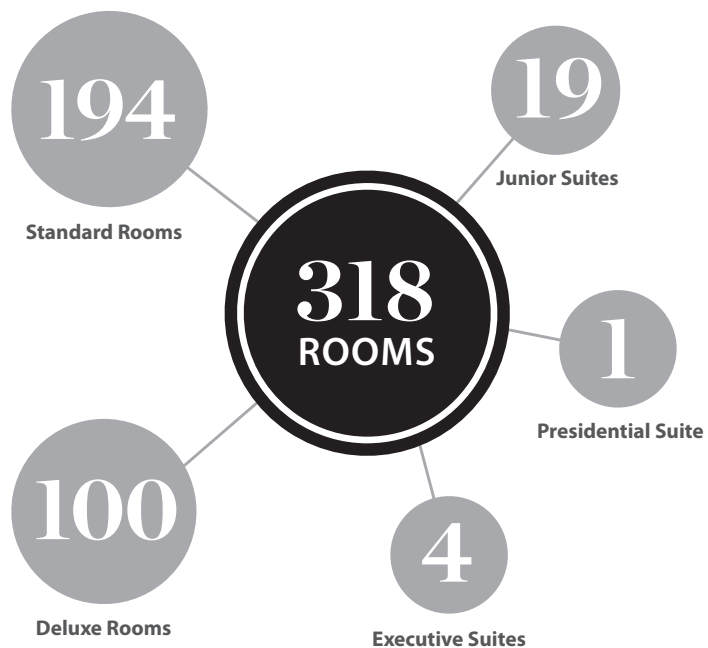

Guest Bedrooms

Accommodation at Southern Sun Rosebank is designed for guest comfort and convenience, with selected luxury extras to add to your experience. Premium cotton bedding, superior comfort beds, elegant bathrooms with big showers to ensure that you feel-at-home and well taken care of.

Rooms include:

- Air-conditioning
- Complimentary unlimited WiFi
- Tea and coffee station
- Mini fridge
- Large work desk
- TV with selected DSTV channels
- Large electronic safe

[READ MORE](#) 

Hotel Services