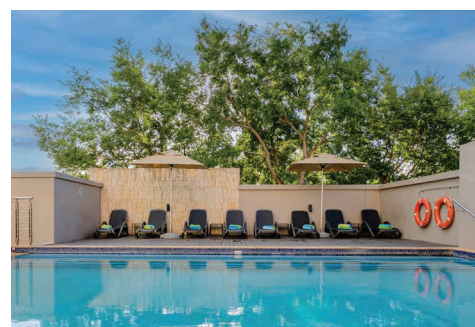

Welcome to the trendy and arty suburb of Rosebank

Location

Ideally located in one of Johannesburg's most relaxing and well-connected suburbs, this Rosebank hotel is as convenient and equipped for business as it is for a leisure break in the city.

Just two blocks away from The Rosebank Mall and The Rosebank Gautrain station, a 30 minute drive from O.R. Tambo International Airport and just 5 minutes from the Sandton business district, whatever brings you to Johannesburg, you couldn't be better positioned.

Guest Bedrooms

Accommodation at Southern Sun Rosebank is designed for guest comfort and convenience, with selected luxury extras to add to your experience. Premium cotton bedding, superior comfort beds, elegant bathrooms with big showers to ensure that you feel-at-home and well taken care of.

Rooms include:

- Air-conditioning
- Complimentary unlimited WiFi
- Tea and coffee station
- Mini fridge
- Large work desk
- TV with selected DSTV channels
- Large electronic safe

[READ MORE](#)