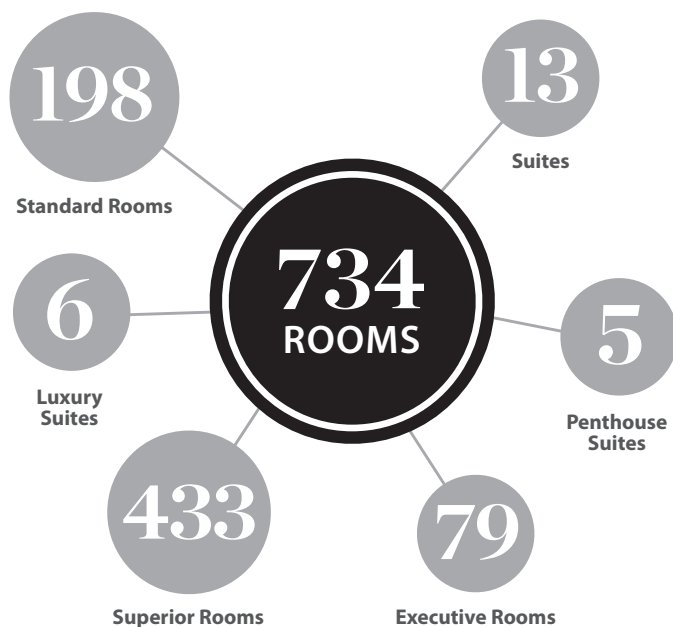

Welcome to Durban's landmark hotel

Southern Sun
ELANGENI & MAHARANI

Location

An iconic hotel in Durban, the Southern Sun Elangeni & Maharani invites guests to experience a modern full-service stay on Durban's sun-kissed beachfront.

Guest Bedrooms

At the Southern Sun Elangeni & Maharani we don't only offer stunning views and exceptional amenities, we also deliver accommodation you can truly escape to with attentive service that makes the difference. Our Durban beachfront accommodation includes an unparalleled choice of rooms. Each room has been thoughtfully-appointed and comfortably furnished. Surcharges applicable.

Rooms include:

- Air-conditioning
- Complimentary unlimited WiFi
- Tea and coffee station
- Mini fridge
- Large work desk
- TV with selected DSTv channels
- Large electronic safe

[READ MORE](#)

Hotel Services