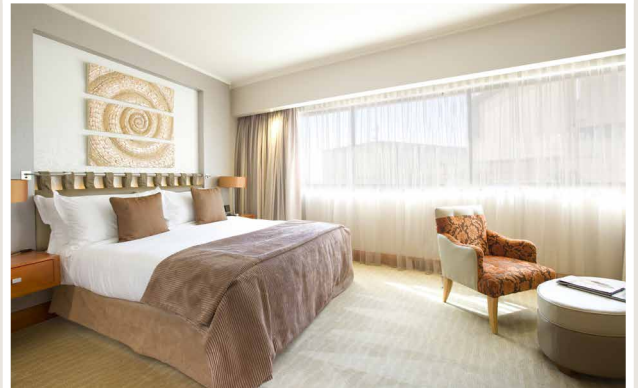

SANDTON SUN & TOWERS