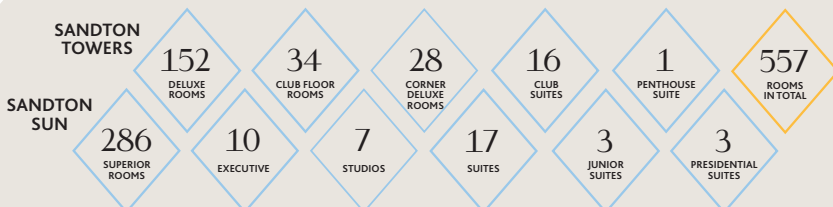

SANDTON SUN & TOWERS