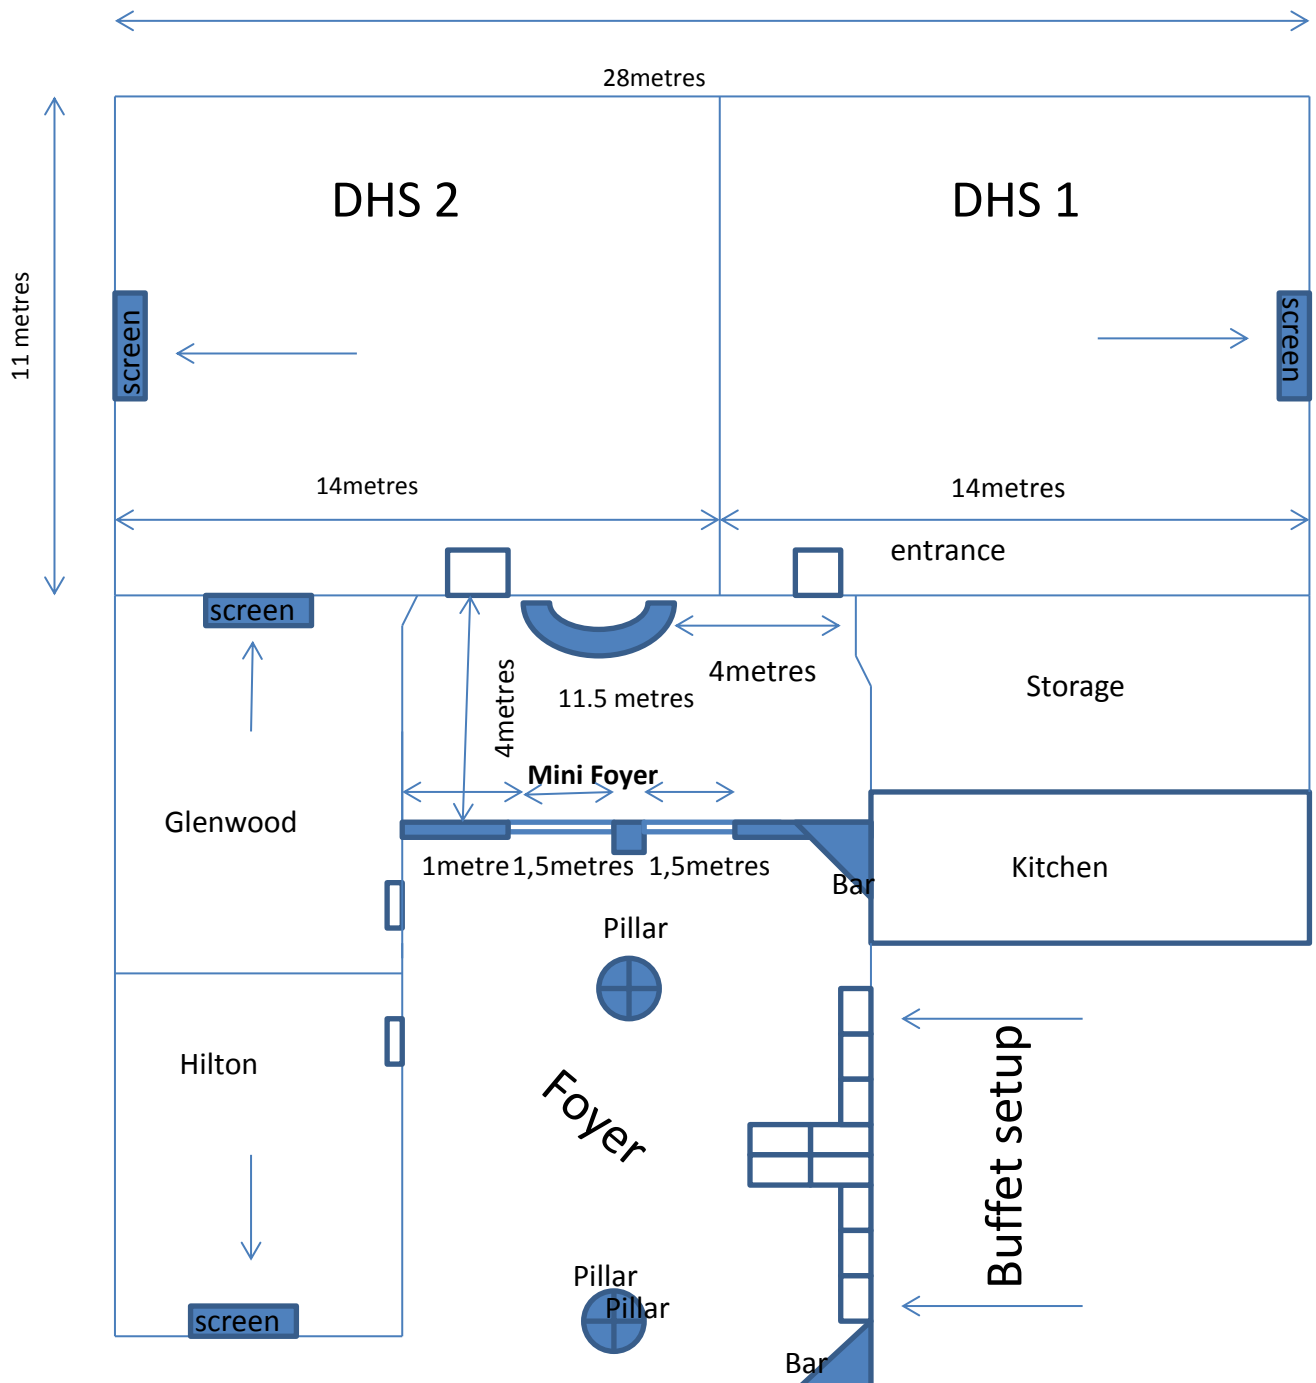

### Capacity

## COMBINED

SCHOOLROOM- 250

MAX 270

CINEMA- 350 MAX 370

U-SHAPE 100 MAX 106

ROUNDS 200

MAX 220

# KEARSNEY

SCHOOLROOM 130  
MAX 150  
CINEMA 160 MAX  
180  
U-SHAPE 50 MAX 56  
ROUNDS 120  
MAX 150