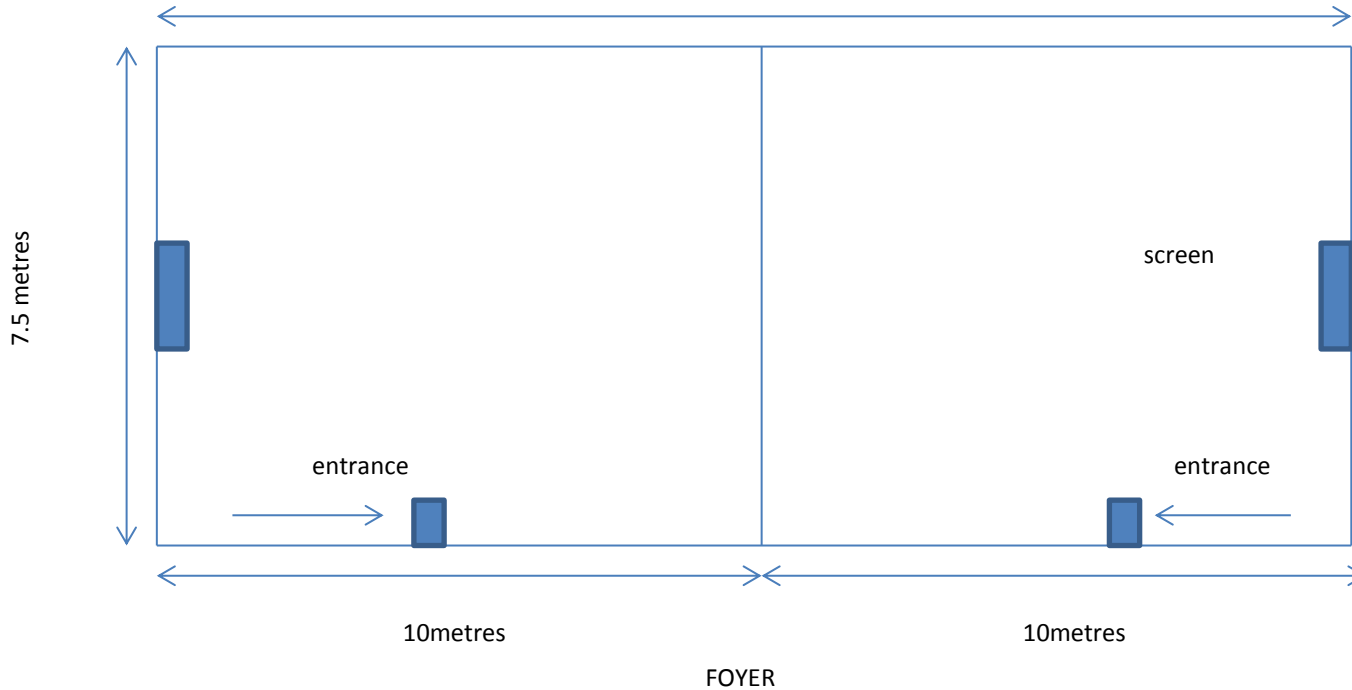

### Capacity Combined

SCHOOLROOM- 44

MAX 50

CINEMA- 100 MAX 110

U-SHAPE 34

ROUNDS 60

CABARET 36 MAX 42

20metres