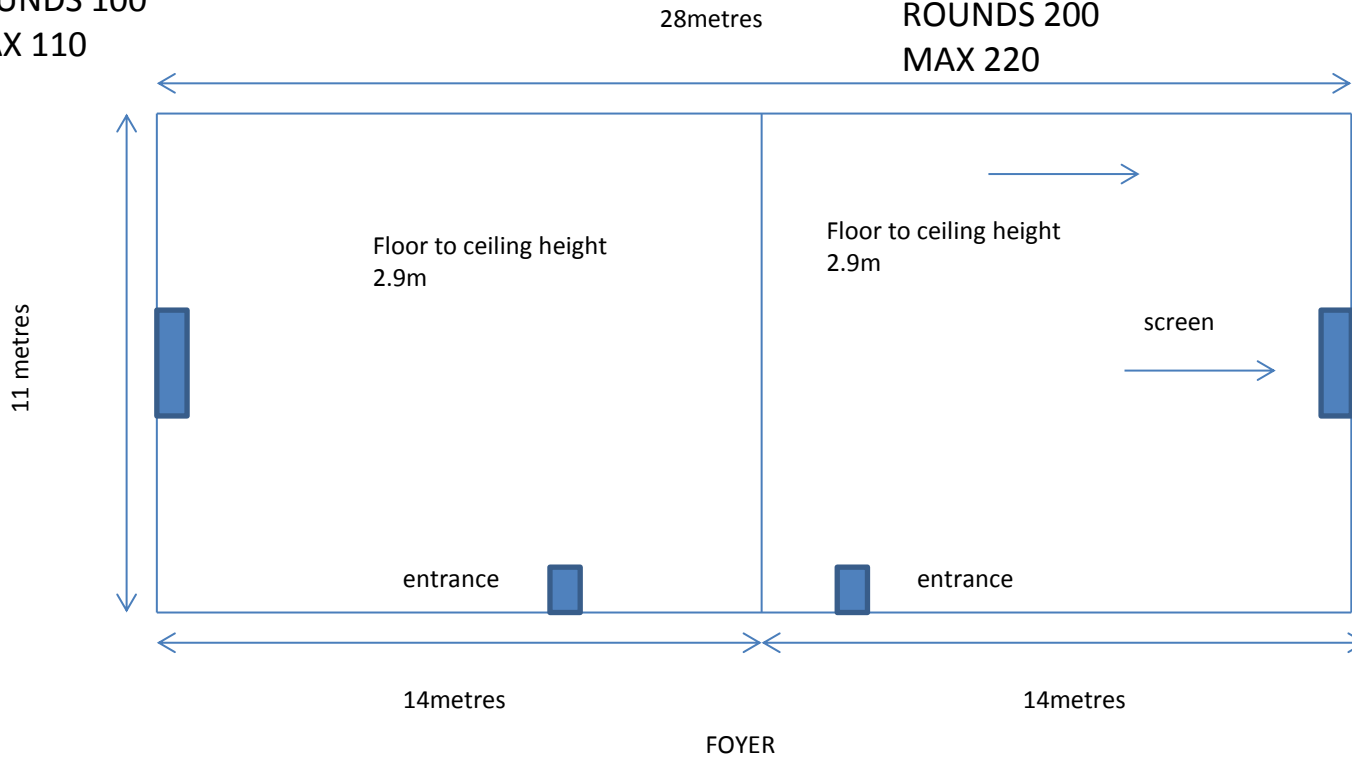

### Capacity

## COMBINED

SCHOOLROOM- 250

MAX 270

CINEMA- 350 MAX 370

U-SHAPE 100 MAX 106

ROUNDS 200

MAX 220

# KEARSNEY

SCHOOLROOM 130  
MAX 150  
CINEMA 160 MAX  
180  
U-SHAPE 50 MAX 56  
ROUNDS 120  
MAX 150