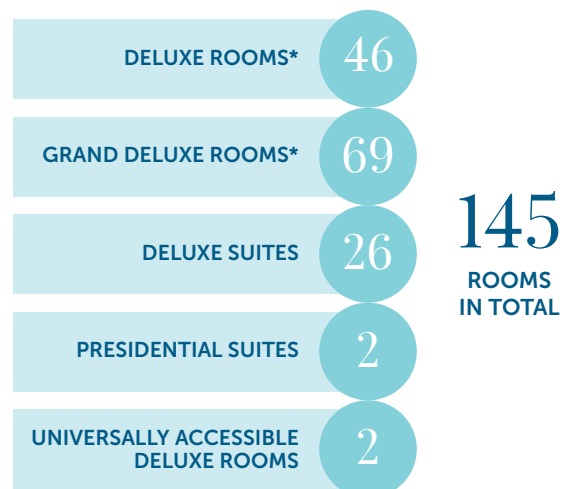

Accommodation

[READ MORE](#)

Luxury amenities and comforts are offered throughout the modern rooms and suites. Views of the lagoon, the mountains and the hotel's beautiful grounds are framed by floor to ceiling sliding glass doors that open out onto your own private balcony or terrace.

- Private balcony
- Individually controlled air-conditioning
- Spacious bathroom with bath and shower
- King-sized bed
- Complimentary unlimited WiFi
- Tea and coffee station
- Bottled water
- 24-hour room service
- Executive work desk
- TV with selected DStv channels
- Electronic laptop-sized safe

145
ROOMS
IN TOTAL

* Inclusive of twin rooms

Facilities

- Complimentary unlimited WiFi
- Outdoor pool
- Restaurant
- Spa
- Fitness centre
- Concierge facilities
- Secure outdoor & complimentary valet parking
- Airport handling service
- Dry cleaning
- Laundry / valet
- Travel desk
- Designer jewellery & African curios boutique
- Easy access & parking for coaches
- Helipad
- Putt putt
- Tennis court