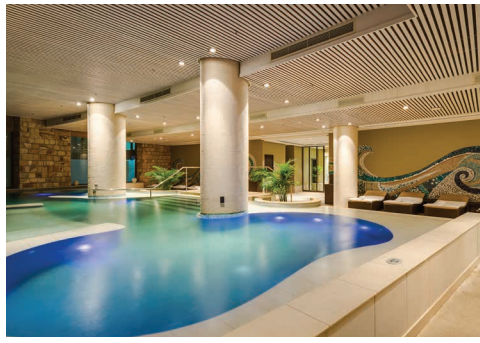

Accommodation

[READ MORE](#)

Luxury amenities and comforts are offered throughout the modern rooms and suites. Views of the lagoon, the mountains and the hotel's beautiful grounds are framed by floor to ceiling sliding glass doors that open out onto your own private balcony or terrace.

- Private balcony
- Individually controlled air-conditioning
- Spacious bathroom with bath and shower
- King-sized bed
- Complimentary unlimited WiFi
- Tea and coffee station
- Bottled water
- 24-hour room service
- Executive work desk
- TV with selected DStv channels
- Electronic laptop-sized safe

145
ROOMS
IN TOTAL

* Inclusive of twin rooms

Facilities

- Complimentary unlimited WiFi
- Outdoor pool
- Restaurant
- Spa
- Fitness centre
- Concierge facilities
- Secure outdoor & complimentary valet parking
- Airport handling service
- Dry cleaning
- Laundry / valet
- Travel desk
- Designer jewellery & African curios boutique
- Easy access & parking for coaches
- Helipad
- Putt putt
- Tennis court